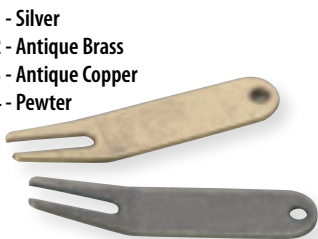

METAL REPAIR TOOLS

Our metal repair tools are available in your choice of five finishes: Gold, Silver, Antique Brass, Antique Copper and Pewter.

- **Plain**
- Minimum quantity: 250.
- #91280 - Gold
- #91281 - Silver
- #91282 - Antique Brass
- #91283 - Antique Copper
- #91284 - Pewter