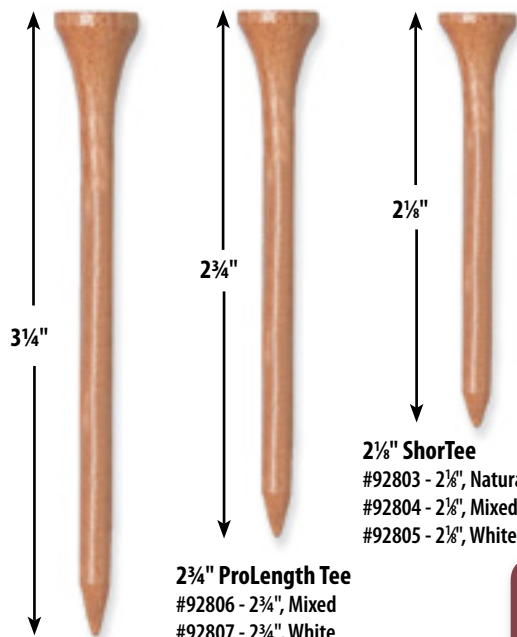

Wood Tees

Quality white birch makes our tees the best in the industry.
All tees feature the proslim shank measuring .171 in diameter.
Available in 11 colors – Stock Colors: Mixed, Natural, White.

BULK TEES

BAGGED TEES

Minimum order: 10,000.
#92815 - 2 1/8", 15/Bag - White
#92816 - 2 1/8", 15/Bag - Mixed
#92817 - 2 1/8", 15/Bag - Natural
#92915 - 2 3/4", 15/Bag - White
#92916 - 2 3/4", 15/Bag - Mixed
#92917 - 2 3/4", 15/Bag - Natural

Minimum order: 7,500
#92920 - 3 1/4", 15/Bag - White
#92921 - 3 1/4", 15/Bag - Mixed
#92922 - 3 1/4", 15/Bag - Natural

Shown Actual Size

2 1/8" Short Tee
#92803 - 2 1/8", Natural
#92804 - 2 1/8", Mixed
#92805 - 2 1/8", White

Please specify tee color and imprint color when ordering. See chart for imprint color samples.

1-5 Lines and Logo'd Tees

#92500 - 2 1/8", Tee
#92501 - 2 3/4", Tee
#92502 - 3 1/4", Tee

Shown Actual Size

TO ORDER 800-869-1800 or www.wittekgolf.com