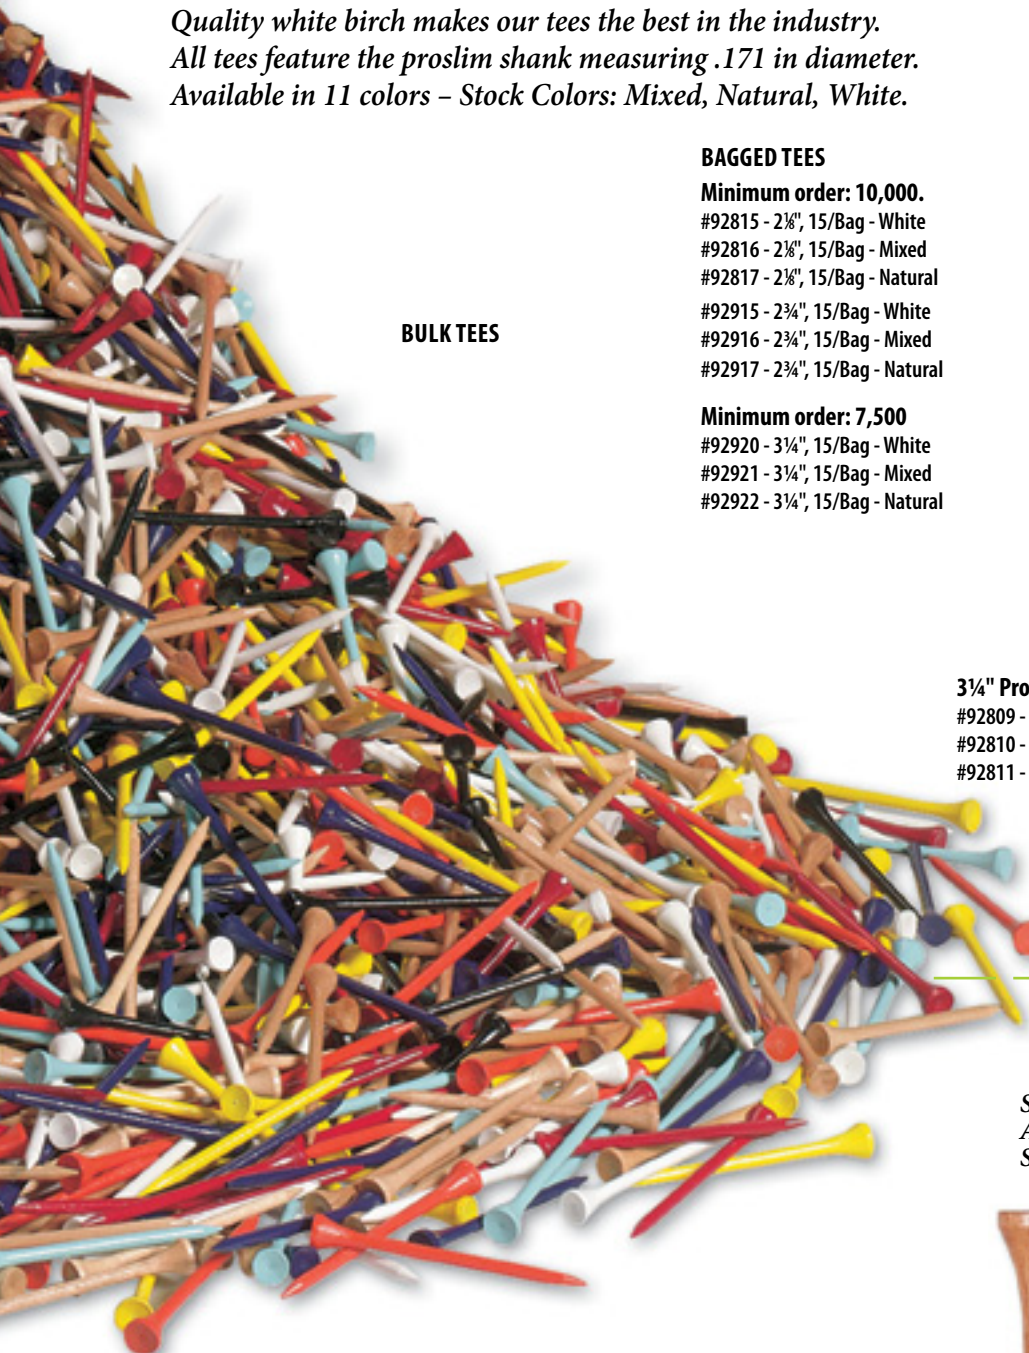

Wood Tees

Quality white birch makes our tees the best in the industry.
All tees feature the proslim shank measuring .171 in diameter.
Available in 11 colors – Stock Colors: Mixed, Natural, White.

BULK TEES

BAGGED TEES

Minimum order: 10,000.
#92815 - 2 1/8", 15/Bag - White
#92816 - 2 1/8", 15/Bag - Mixed
#92817 - 2 1/8", 15/Bag - Natural
#92915 - 2 3/4", 15/Bag - White
#92916 - 2 3/4", 15/Bag - Mixed
#92917 - 2 3/4", 15/Bag - Natural

Minimum order: 7,500
#92920 - 3 1/4", 15/Bag - White
#92921 - 3 1/4", 15/Bag - Mixed
#92922 - 3 1/4", 15/Bag - Natural

Shown Actual Size

2 1/8" Short Tee
#92803 - 2 1/8", Natural
#92804 - 2 1/8", Mixed
#92805 - 2 1/8", White

SHOP SUPPLIES

Standard Imprint Colors

White	Black	Red #186
Dark Blue #295	Orange #151	Silver #877
Yellow #108	Reflex Blue	Copper #876
Gold #871	Dark Green #343	Light Green #348
Burgundy #222		

PERSONALIZED TEES