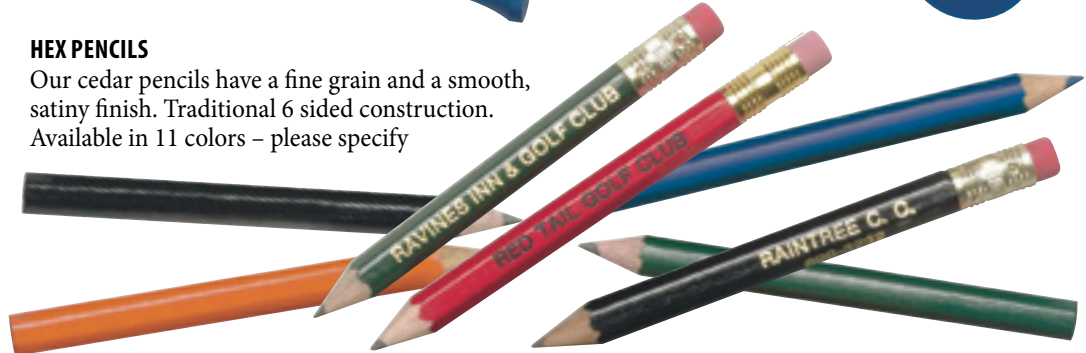

Pencils

Pencils, tees, ball markers, and tools all perfectly color matched to any of our colors.

Available Colors

HEX PENCILS

Our cedar pencils have a fine grain and a smooth, satiny finish. Traditional 6 sided construction. Available in 11 colors – please specify

Hex Pencils	Black	Blue	Cranberry	Green	Natural	Red	White	Yellow	Length
No Eraser, Plain	#84115	#84118	#84119	#84116	#84120	#84216	#84121	#84316	3½"
No Eraser, Personalized	#84150	#84151	#84152	#84160	#84153	#84170	#84154	#84180	3½"
With Eraser, Plain	#84604	#84600	#84605	#84601	#84606	#84602	#84607	#84603	3¾"
With Eraser, Personalized	#84630	#84626	#84631	#84627	#84632	#84628	#84634	#84629	3¾"

PENCIL CUSTOM IMPRINT INFORMATION

Hex Pencil Imprint Area: 2½" x ¼". Maximum 30 characters and spaces per line, up to 3 lines of imprint. *No Plate Charge.*

Round Pencil Imprint Area: 2½" x ¾". Logo and 2–3 lines of imprint on Round Pencils Only: \$15.00 Screen Charge Each Order.

Minimum Order, Personalized: 10 Gross.

Imprint Colors: Black, Blue, Gold, Green, Maroon, Purple, Red, Silver, White, Yellow.

ROUND PENCILS

Ideal for imprinting your logo. Featuring soft feel and exceptionally smooth paint coatings. Available in 11 colors – please specify.