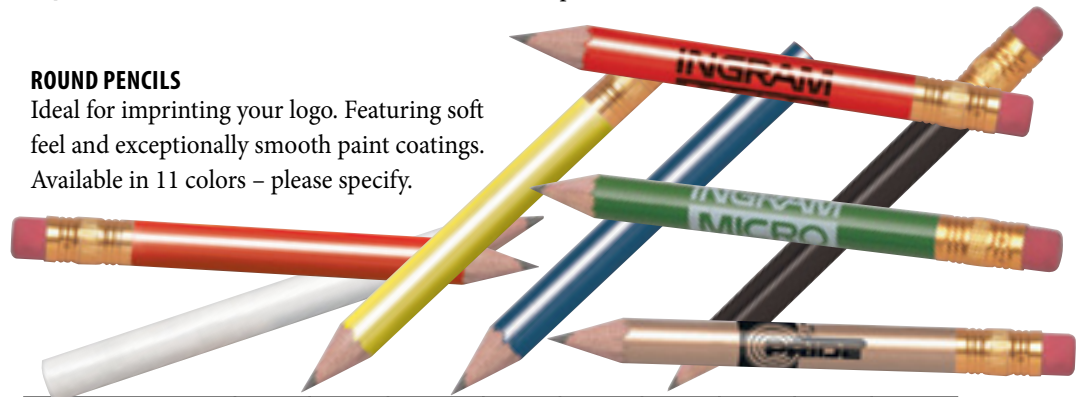

Pencils

Pencils, tees, ball markers, and tools all perfectly color matched to any of our colors.

Available Colors

HEX PENCILS

Our cedar pencils have a fine grain and a smooth, satiny finish. Traditional 6 sided construction. Available in 11 colors – please specify

PENCIL CUSTOM IMPRINT INFORMATION

Hex Pencil Imprint Area: 2½" x ¼". Maximum 30 characters and spaces per line, up to 3 lines of imprint. *No Plate Charge.*

Round Pencil Imprint Area: 2½" x ¾". Logo and 2–3 lines of imprint on Round Pencils Only: \$15.00 Screen Charge Each Order.

Minimum Order, Personalized: 10 Gross.

Imprint Colors: Black, Blue, Gold, Green, Maroon, Purple, Red, Silver, White, Yellow.

ROUND PENCILS

Ideal for imprinting your logo. Featuring soft feel and exceptionally smooth paint coatings. Available in 11 colors – please specify.