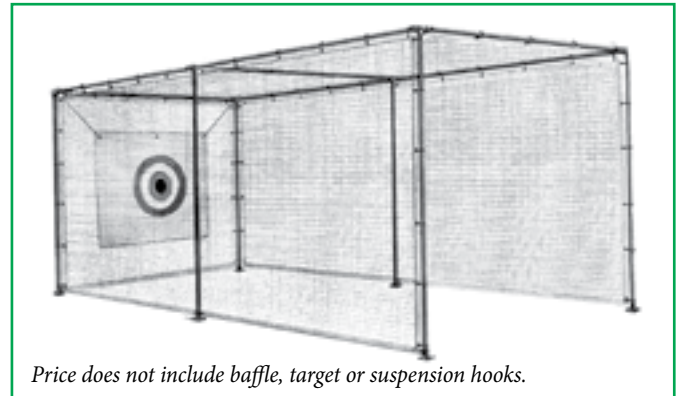

RANGE SUPPLIES

THE ULTIMATE SPORTS CAGE

The affordable net system you've been asking for! Includes 8 specially designed corner brackets. You add the PVC pipe!*

- Ideal for all sports: golf, tennis, soccer, baseball, football, hockey.
- Lightweight and portable. Once assembled, easy to move.
- Cage measures 10' x 10' x 10'. Can be made larger – simply add a panel.
- Safety net edging and loop fasteners. Ball never touches framework.
- Durable 100% nylon, hexagonal knotless mesh. Double stitched for maximum strength.
- U.V. Treated. Perfect for indoor and outdoor use.
- Makes a great resale item. Attractive and colorful packaging.
- Includes baffle. Color: Emerald Green. Weight: 21 lbs. Ships UPS.

#79140 -Ultimate Sports Cage

*Requires (12) schedule 40 PVC pipe, 10' x 1 1/2" Diameter.

Available at your hardware or home housewares store.

CUSTOM MADE GOLF CAGES

Price does not include baffle, target or suspension hooks.