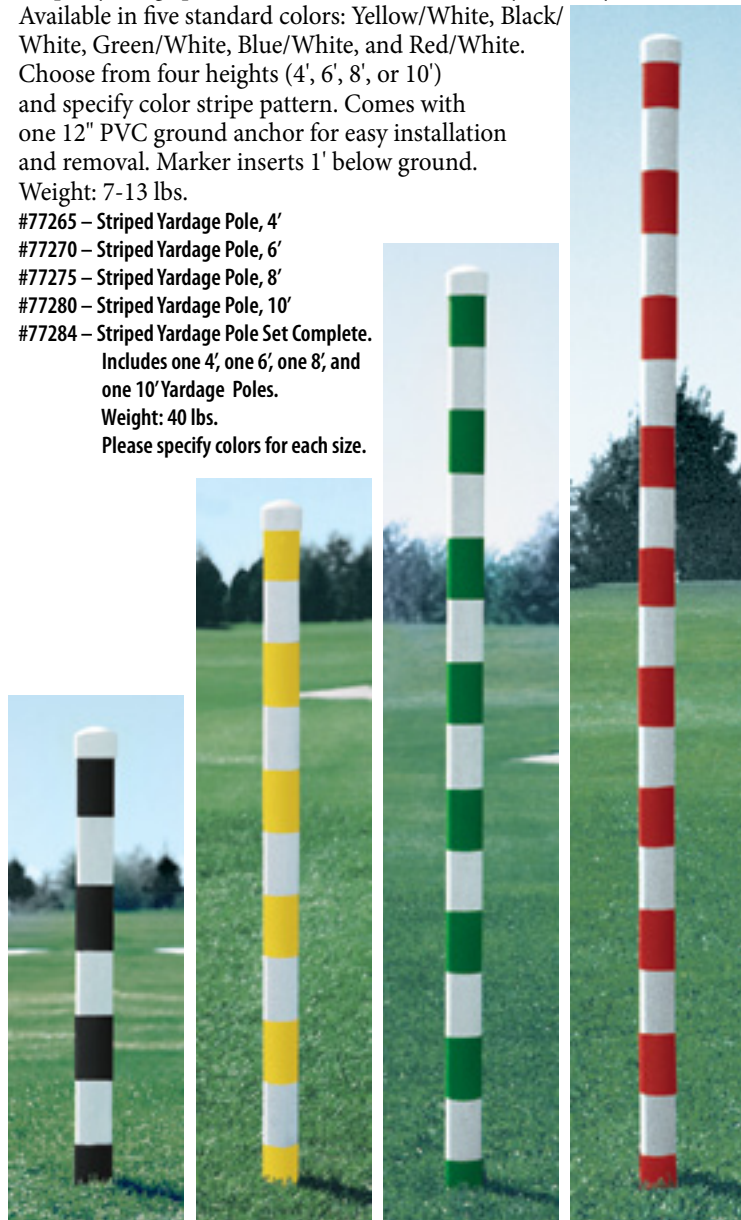

Yardage Markers

PRO 2000 VERTICAL YARDAGE MARKERS

For the Maximum in High Visibility!

All new molded plastic construction for long-lasting wear. Available in Green and Yellow. Comes with two 10" PVC ground anchors for easy installation. 55"H above ground. 12"W x 2 3/8"D, 7" below ground. Weight: 7 1/2 lbs.

STRIPED YARDAGE POLES

Distinct, trouble-free distance markers for your range or golf course. Ideal for Fairway Markers.

Striped yardage poles are 3 1/2" in diameter for easy visibility. Available in five standard colors: Yellow/White, Black/White, Green/White, Blue/White, and Red/White. Choose from four heights (4', 6', 8', or 10') and specify color stripe pattern. Comes with one 12" PVC ground anchor for easy installation and removal. Marker inserts 1' below ground.

Weight: 7-13 lbs.

#77265 - Striped Yardage Pole, 4'

#77270 - Striped Yardage Pole, 6'

#77275 - Striped Yardage Pole, 8'

#77280 - Striped Yardage Pole, 10'

#77284 - Striped Yardage Pole Set Complete.

Includes one 4', one 6', one 8', and one 10' Yardage Poles.

Weight: 40 lbs.

Please specify colors for each size.

WIND DIRECTION FLAG

Add a 14" x 20" wind direction flag to your yardage poles. Available in 6 colors. Complete with rod.

#77260 - Black Directional Flag