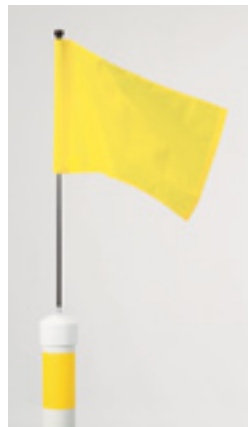

Yardage Markers

PRO 2000 VERTICAL YARDAGE MARKERS

For the Maximum in High Visibility!

All new molded plastic construction for long-lasting wear. Available in Green and Yellow. Comes with two 10" PVC ground anchors for easy installation. 55"H above ground. 12"W x 2 3/8"D, 7" below ground. Weight: 7 1/2 lbs.

STRIPED YARDAGE POLES

Distinct, trouble-free distance markers for your range or golf course. Ideal for Fairway Markers.

Striped yardage poles are 3 1/2" in diameter for easy visibility. Available in five standard colors: Yellow/White, Black/White, Green/White, Blue/White, and Red/White. Choose from four heights (4', 6', 8', or 10') and specify color stripe pattern. Comes with one 12" PVC ground anchor for easy installation and removal. Marker inserts 1' below ground.

Weight: 7-13 lbs.

#77265 - Striped Yardage Pole, 4'

#77270 - Striped Yardage Pole, 6'

#77275 - Striped Yardage Pole, 8'

#77280 - Striped Yardage Pole, 10'

#77284 - Striped Yardage Pole Set Complete.

Includes one 4', one 6', one 8', and one 10' Yardage Poles.

Weight: 40 lbs.

Please specify colors for each size.

WIND DIRECTION FLAG

Add a 14" x 20" wind direction flag to your yardage poles. Available in 6 colors. Complete with rod.

#77260 - Black Directional Flag