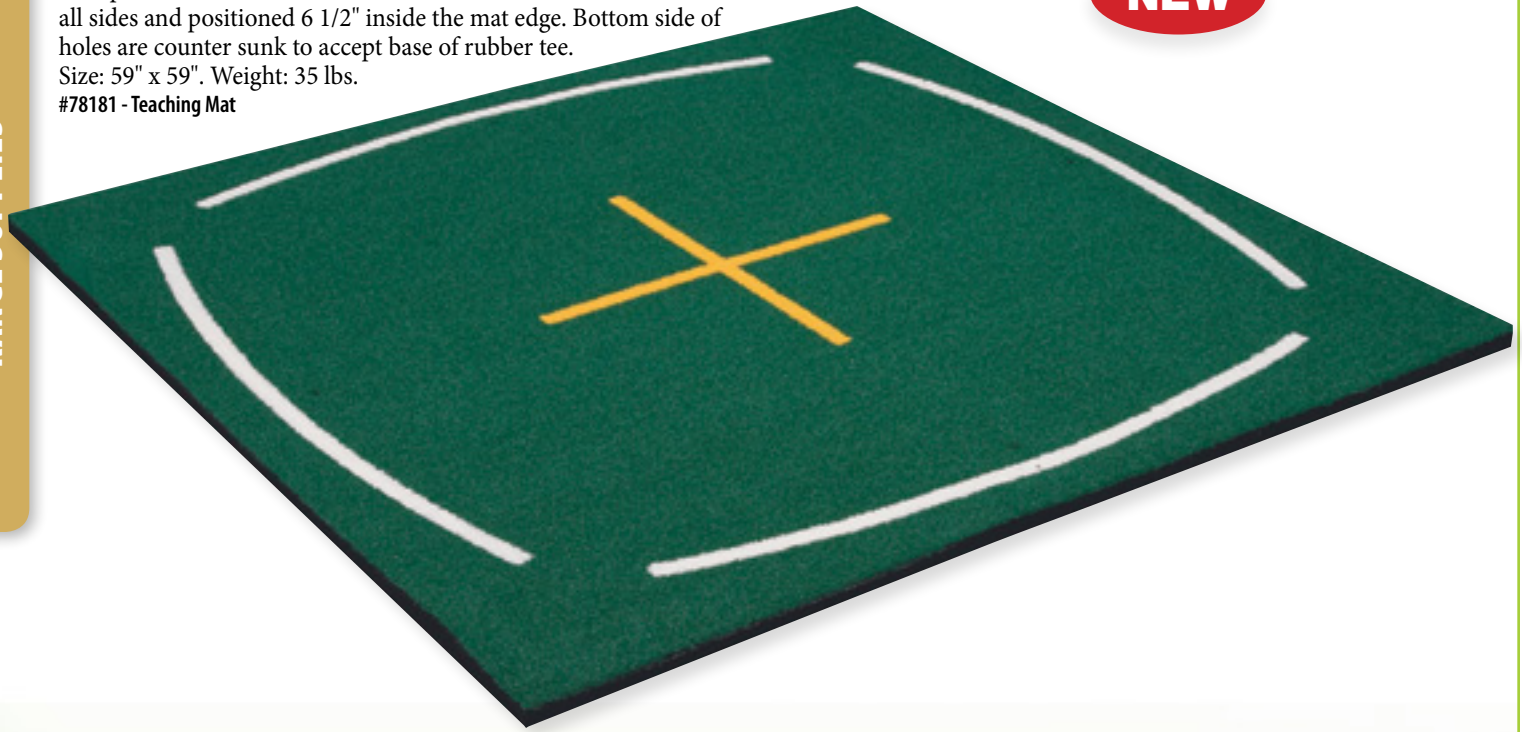

Teaching Mat & Oval Distance Markers

TEACHING MAT

Use to show proper alignment and swing path. All lines on the mat are permanently imbedded. Constructed of 1/2" nylon turf and secured to the foam base using a liquid urethane. Thickness: 1 1/4" with pad. Tee Holes: 5/8" insert holes for rubber tees are centered on all sides and positioned 6 1/2" inside the mat edge. Bottom side of holes are counter sunk to accept base of rubber tee.
Size: 59" x 59". Weight: 35 lbs.

#78181 - Teaching Mat

NEW

RANGE SUPPLIES

PRO 2000 OVAL DISTANCE MARKERS

Combine high visibility with long lasting polyethylene makes this great new shaped distance marker a must for enhancing your range. Available in 2 sizes. UV stabilized to protect against fading. Comes with four 10" spikes and a metal in ground sleeve for mounting using a 2 x 4. Custom colors available.

Small Oval Size: 26"H x 31"W x 4"D

Weight: 8 lbs.

Large Oval Size: 36"H x 47"W x 4"D

Weight: 14 lbs

SMALL OVAL	Green	Black	Yellow	Gray Granite	Sandstone
25 Yards	77410	77430	77450	77470	77485
50 yards	77411	77431	77451	77471	77486
75 Yards	77412	77432	77452	77472	77487
95 Yards	77413	77433	77453	77473	77488
LARGE OVAL	Green	Black	Yellow	Gray Granite	Sandstone
100 Yards	77414	77434	77454	77474	77489
125 Yards	77415	77435	77455	77475	77490
150 Yards	77416	77436	77456	77476	77491
175 Yards	77417	77437	77457	77477	77492
200 Yards	77418	77438	77458	77478	77493
225 Yards	77419	77439	77459	77479	77494
250 Yards	77420	77440	77460	77480	77495
275 Yards	77421	77441	77461	77481	77495
300 Yards	77422	77442	77462	77482	77497