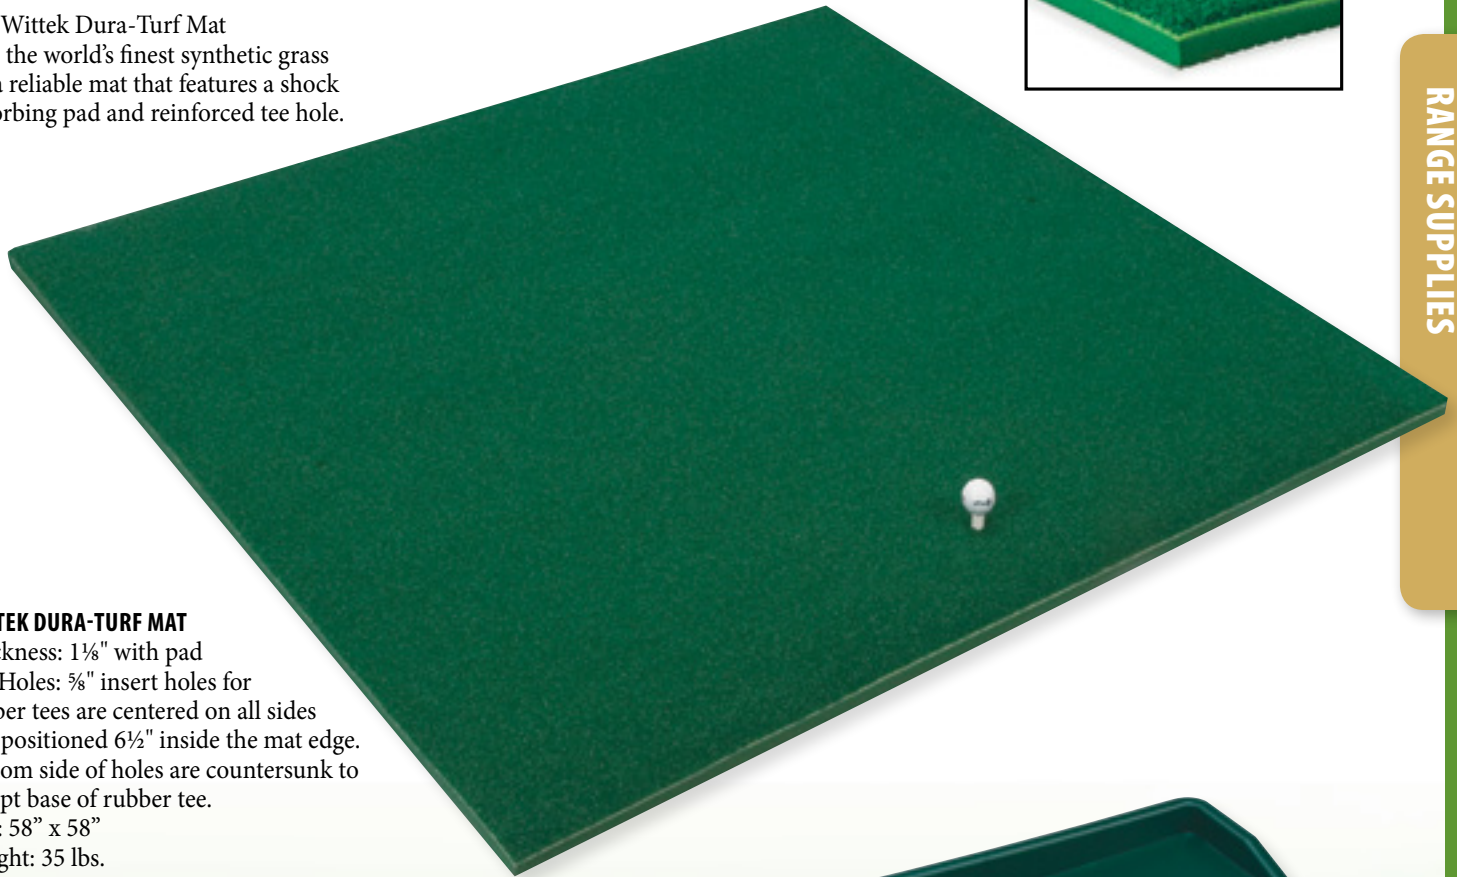

Dura-Turf Mat

The standard for quality, durability and customer acceptance. Proven in use, day after day, shot after shot.

The Wittek Dura-Turf Mat uses the world's finest synthetic grass for a reliable mat that features a shock absorbing pad and reinforced tee hole.

WITTEK DURA-TURF MAT

Thickness: 1 1/8" with pad
Tee Holes: 5/8" insert holes for rubber tees are centered on all sides and positioned 6 1/2" inside the mat edge. Bottom side of holes are countersunk to accept base of rubber tee.
Size: 58" x 58"
Weight: 35 lbs.
#78183 - Dura-Turf Mat

PLASTIC RANGE TRAY

Capacity: 90 Balls.
Size: 25"W x 11"D.
Weight: 2 lbs.
#76155 - Plastic Range Tray

WIRE RANGE TRAY

Designed to accompany all range mats. Holds up to 90 balls. Resistant, green polyester finish.
8 1/2"W (front) x 12"D x 15 1/2"W (back).
Weight: 2 1/2 lbs.
#76150 - Wire Range Tray

POLY BALL TRAY

Capacity: 90 balls
Size: 27"W x 13"D.
Weight: 3 lbs.
#76154 - Poly Ball Tray