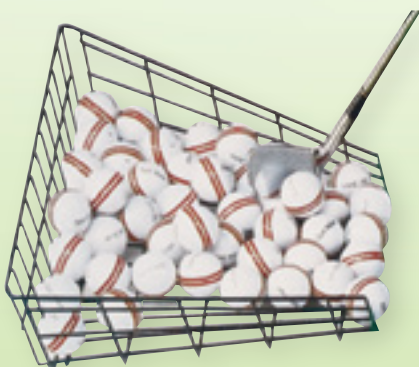

Dura-Turf Mat

The standard for quality, durability and customer acceptance. Proven in use, day after day, shot after shot.

The Wittek Dura-Turf Mat uses the world's finest synthetic grass for a reliable mat that features a shock absorbing pad and reinforced tee hole.

WITTEK DURA-TURF MAT

Thickness: 1 1/8" with pad
Tee Holes: 5/8" insert holes for rubber tees are centered on all sides and positioned 6 1/2" inside the mat edge. Bottom side of holes are countersunk to accept base of rubber tee.
Size: 58" x 58"
Weight: 35 lbs.
#78183 - Dura-Turf Mat

PLASTIC RANGE TRAY

Capacity: 90 Balls.
Size: 25"W x 11"D.
Weight: 2 lbs.
#76155 - Plastic Range Tray

WIRE RANGE TRAY

Designed to accompany all range mats. Holds up to 90 balls. Resistant, green polyester finish.
8 1/2"W (front) x 12"D x 15 1/2"W (back).
Weight: 2 1/2 lbs.
#76150 - Wire Range Tray