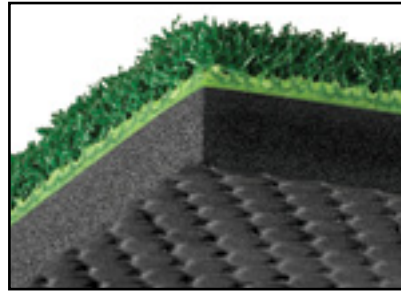

Fairway Turf Mat

NEW

FAIRWAY TURF MAT

This mat gives the player the feel of hitting off fairways and tees. This 100% nylon mat uses both straight and curled fibers. The straight fibers offer a nice fairway lie, while the curled fibers ensure the player a stable stance. The combination of these fibers creates no resistance at impact.

Size: 59" x 59"

Weight: 42 lbs

Thickness: 1 1/4" with pad

Tee Holes: 5/8" insert holes for rubber tees are centered on all sides and positioned 6 1/2" inside the mat edge. Bottom side of holes are countersunk to accept base of rubber tee.

#78186 - Fairway Turf Mat