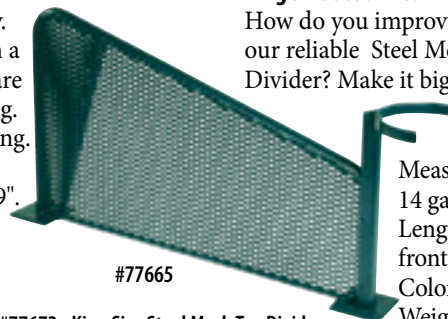

- Recycled plastic.
- Comes complete with two 6" steel stakes.

#54360 - Recycled Plastic Flat Arrow, Specify Color

Size: 40½"L x 3½"W x 1½"H.

#54361 - Recycled Plastic Vertical Arrow, Specify Color

Size: 40½"L x 1½"W x 3½"H.

STEEL MESH TEE DIVIDERS

The ultimate in strength and durability. Frame is made of expanded metal with a thick plastisol coating. UV stabilizers are added to increase life and reduce fading. Measures 1¼" O.D., 14 gauge steel tubing. Bottom plate is ¼" steel plate. Length: 5'. Height in front: 36", back 19". Color: Hunter Green. Weight: 60 lbs. 1 Ships UPS, 2 or more ships Common Carrier.

#77670 - Steel Mesh Tee Divider

#77665 - Optional Bag Stand

King Size Steel Mesh Tee Divider

How do you improve on our reliable Steel Mesh Tee Divider? Make it bigger!

Measures 1.66" O.D., 14 gauge steel tubing. Length: 7'. Height in front: 3'11", back 24". Color: Hunter Green. Weight: 90 lbs. Ships Common Carrier.