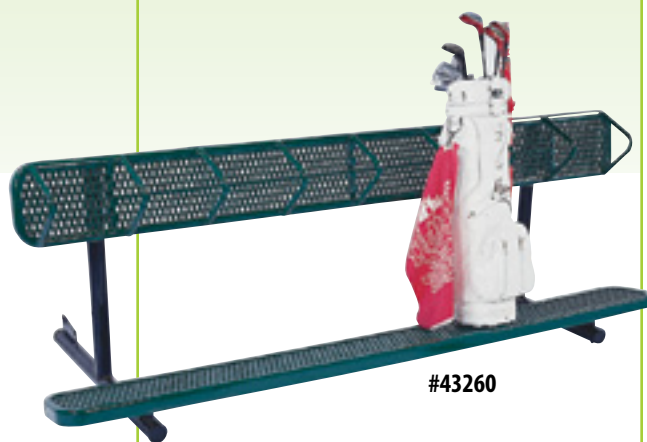

# Bag Racks *Rest your customers and their golf bags!*

Our line of bag stands and benches is sure to be a hit with practice ranges and learning centers. Made to withstand the elements, this line features  $\frac{1}{8}$ " PVC coating over zinc galvanized  $2\frac{3}{8}$ " round tubing. Expanded metal is also PVC coated. All fasteners are corrosion resistant. Color: Green and Black. Ships common carrier.

RANGE SUPPLIES

**#43270 - Single Bag Rest with Bench, 8'**  
Holds 8 golf bags.  
33½"H x 96¼"W x 39½"D.  
Weight: 400 lbs.

**#43275 - Single Bag Rest with Bench, 6'**  
Holds 6 golf bags.  
33½"H x 72¼"W x 39½"D.  
Weight: 340 lbs.

**#43250 - Double Bag Rest, 8'**  
Holds 16 golf bags.  
33½"H x 96¼"W x 39½"D.  
Weight: 365 lbs.

**#43255 - Double Bag Rest, 6'**  
Holds 12 golf bags.  
33½"H x 72¼"W x 39¼"D.  
Weight: 325 lbs.

**#43260 - Single Bag Rest, 8'**  
Holds 8 golf bags.  
33½"H x 96¼"W x 39¼"D.  
Weight: 265 lbs.

**#43265 - Single Bag Rest, 6'**  
Holds 6 golf bags.  
33½"H x 72¼"W x 39¼"D.  
Weight: 245 lbs.