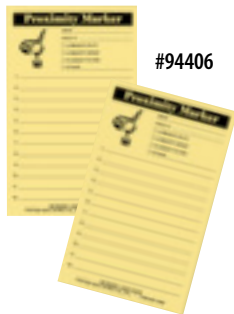

Proximity Markers

FAIRWAY CONTEST MARKERS

Designed and developed to make your tournament a successful event. Provides easy identification from the tee box and on the fairway. Comes complete with card holder and 25 cards. Stands 67½" above ground. 13" stake positions easily with foot pressure. Disassembles into 2 pieces for easy storage.

- #94440 - Longest Drive Contest Marker
- #94441 - Straightest Drive Contest Marker
- #94408 - Replacement Cards Only. 5"W x 8"H (25/per pkg.)

PROXIMITY MARKERS

For your special group outings and tournaments Cards are printed with LONG DRIVE on one side, PROXIMITY on other. Sold in a set of four steel markers and 25 cards. Marker is 25"H x 5"W. Card color: Peach.

CONTEST INDICATORS AND PROXIMITY MARKERS

Contest Indicators and Proximity Markers make organizing contests and special events easier. The Contest Indicators stand at the tee announcing the contest for that particular hole. The Proximity Markers are placed on the fairway or green marking the longest drive, longest putt, the shot closest to the pin, or any other contest your group may have. A grease pen is permanently attached to the back of Proximity Markers and is included with Contest Indicators. Markers are easily wiped clean for the next contest. Choose from a generic design or customize with your logo. Weight: 1 lb.

PROXIMITY MARKERS

Placed on the tee, fairway or green, these proximity markers can be used to mark hole contests such as "Longest Drive", "Closest to the Pin" and "Longest Putt". Four markers per set. Each set contains: Four markers with pencil holders. Four packs of double-sided cards (25 each) printed with LONG DRIVE on one side and PROXIMITY on the other. Size: 29" x 7½" x 2½". Weight: 6 lbs.