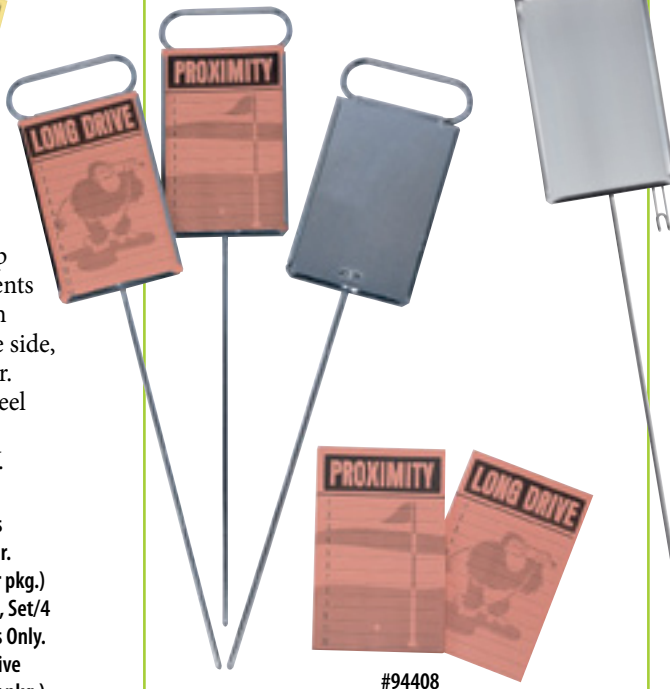

PROXIMITY MARKERS

For your special group outings and tournaments Cards are printed with LONG DRIVE on one side, PROXIMITY on other. Sold in a set of four steel markers and 25 cards. Marker is 25"H x 5"W. Card color: Peach.

- #94406 - Replacement Cards w/contest indicator. 5"W x 8"H. (25/per pkg.)
- #94407 - Proximity Markers, Set/4
- #94408 - Replacement Cards Only. Proximity/Long Drive 5"W x 8"H. (25/per pkg.)