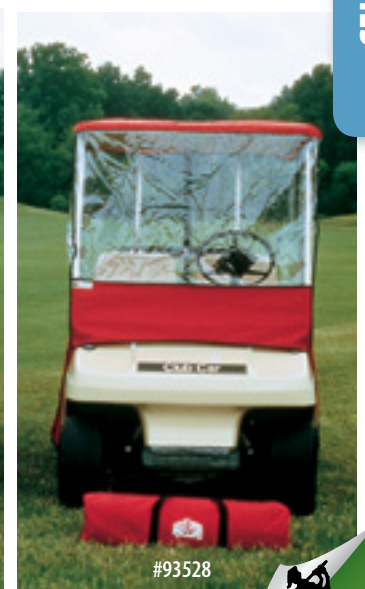

Golf Cart Accessories

GOLF CART TOWELS

Made of terry cloth.
Available in beige, black and green.

Size 15" x 25"

#53360 - Beige Cart Towel

#53361 - Black Cart Towel

#53362 - Green Cart Towel

CART WINDSHIELD PROTECTOR

Our new windshield protects golf cart passengers from wind, sun, rain and bugs.

- Fits all standard golf carts.
- Made of heavy duty 18 ml. clear vinyl.
- Includes (3) bungee cords.
- 35½"H x 52"W.
  Weight: 2½ lbs.

#93530 - Cart Windshield Protector

#93530

BUGGY COOLER

Fits any golf cart with a roof top. Attaches in seconds. Holds 18 cans or 12 bottles. The top storage pocket is perfect for sandwiches or snacks. The side pockets store golf balls, tees or cell phones. Includes a hidden drain plug in the bottom of the cooler to drain melted ice.

#93535 - Buggy Cooler

BUGGY COVER 3X4

Stay Warm, Dry and Comfortable!

- Designed by PGA Professionals.
- Patented "roll-away" windshield.
- Fits over most rooftop golf cars.
- Folds into convenient nylon carry bag.
- Sets up in seconds with "Jam Cleat" fastening system.
- Made of durable 430 nylon and heavy clear vinyl.
- Size: 58"H x 52"L x 44"W
  Weight: 10 lbs.

#93523 - Black

#93526 - Forest Green

#93528 - Red

#93529 - Tan

#93533 - Navy Blue

#93540 - Yamaha Drive (specify color)

#93541 - Club Car Precedent (specify color)

#93523

#93529

#93528