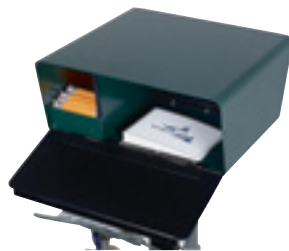

Course Supplies

PLASTIC WATER COOLER

Lightweight, tough, high-impact plastic exterior. High-density polyurethane insulation. White, easy to clean lining. Nylon, drip-proof spigot. Plastic cup dispenser sold separately. Color: Yellow.

- #42005 - Plastic Cooler, 5 gallon
  20"H x 13"W. Weight: 8 lbs.
- #42010 - Plastic Cooler, 10 gallon
  23"H x 16"W. Weight: 12 lbs.

CUP DISPENSER

Our durable dispenser fits brackets on plastic and metal water coolers. Made of plastic. Holds 4¼ ounce cone cup. 13½"H x 2½"W. Weight: 1 lb.

- #42011 - Cup Dispenser

Same great plastic cooler but in Hunter Green. Cup dispenser sold separately. 10 Gallon. 23"H x 16"W. Weight: 12 lbs.

- #42015 - Hunter Green Plastic Cooler,

PAPER CUPS

Cone shaped cups hold 4¼ ounces. Color: White. 200 cups/package. Weight: 1 lb.

- #42012 - Paper Cups

TEE CADDY, JR.

Place at 1st and 10th tees to hold tees, scorecards, pencils, matches or divot repair tools. Baked enamel finish over aluminum construction. Features two heavy-duty spring loaded doors for front and back access. Mounts on standard 2" pipe (not included). Color: Forest Green, Red, Yellow. 8¼"H x 14"W x 14"D. Weight: 17 lbs.

- #42102 - Tee Caddy, Jr., Yellow
- #42103 - Tee Caddy, Jr., Forest Green

POLYPROPYLENE ROPE

Our rope is 50% stronger than manila to fit all your needs. Highly resistant to deterioration from weather and most chemicals. Excellent gripping qualities. Color: Yellow. ¼" diameter.

- #42100 - Rope, 100' Roll. Weight: 1½" lbs.
- #42200 - Rope, 1200' Roll. Weight: 28 lbs.

MARKERS AND MARKING PAINT

- Easy To Use.
- Great for Superintendents and Groundskeepers.
- Tough, polypropylene construction for years of trouble free performance.

HANDLES