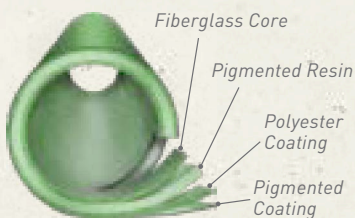

1" x 7" (3 cm x 18 cm)  
**11050** Place Rake Outside Bunker

**CURVED RAKE HANDLE**

Equip your Tour Smooth® or Duo-Rake™ with this unique curved handle. Compared to traditional handles, it's easier for your crew to pick up and stays free of moisture and sand for your players. Six per carton.

**QUAD-BUILT™ HANDLES**

The Tour Smooth and Duo-Rake feature these composite handles, which are stronger than fiberglass, resist fading in sunlight and won't splinter in players' hands. Available in Green, Yellow or Tan.

- 15" (38 cm) molded head is made with high-impact plastic
- 12 per carton

**ULTRALIGHT STEEL HANDLE**

54" (137 cm)

● Yellow	12350
● Green	12375

**ECONOMY RAKE**

Get the job done for less with this full-size rake. Choose from wooden or Ultralight plastic-coated steel handles. Both feature a tough, high-impact head and are light enough to float. Priced individually.