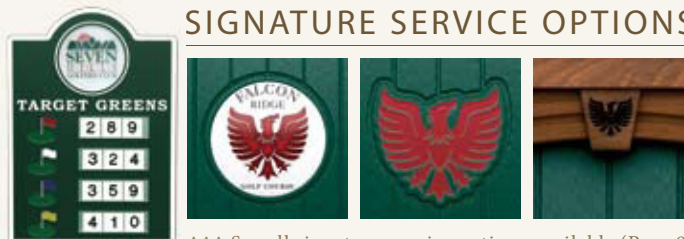

SIGNATURE SERVICE OPTIONS

^^^ See all signature service options available (Page 9)