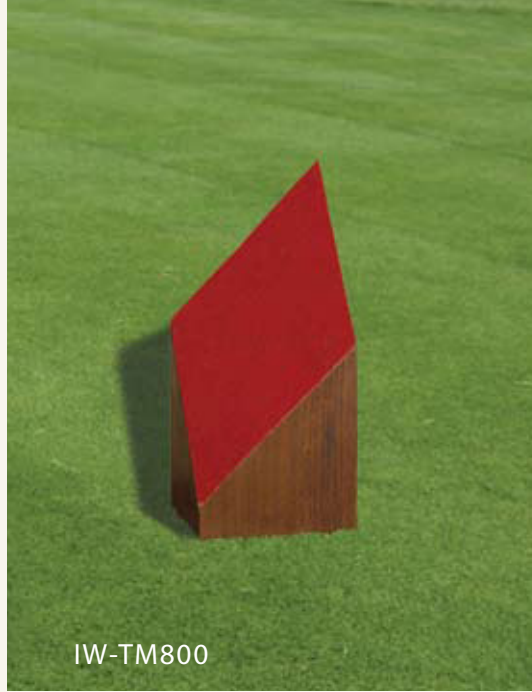

tee markers

IW-TM600	IPE Heritage Tee Marker Measures :: 4" w x 4" d x 6" h	Call	TMAB	Arrowhead Tee Marker - Blank Measures :: 8" w x 5" h TMAB-* (powder coated) TMAB-MT L (*) (metallure™)	Call Call
IW-TM800	IPE Marquee Tee Marker Measures :: 4" w x 4" d x 8" h	Call	TMAL-CL	Arrowhead Tee Marker - Cast Logo Measures :: 8" w x 5" h TMAL-CL-* T** (powder coat) TMAL-CL-MTL-T** (metallure™)	Call Call
IW-TM825	IPE Marquee Tee Marker - with Logo Measures :: 4" w x 4" d x 8" h	Call	TMAL-IL	Arrowhead Tee Marker - Inlayed Logo Measures :: 8" w x 5" h TMAL-IL-* (powder coated) TMAL-IL-MTL* (metallure™)	Call Call
TMIP	Signature Oval Tee Marker Includes inlayed logo :: 9" w x 5" h (also available in circle disks)	Call			

Custom Tee Markers
minimum order quantities may apply