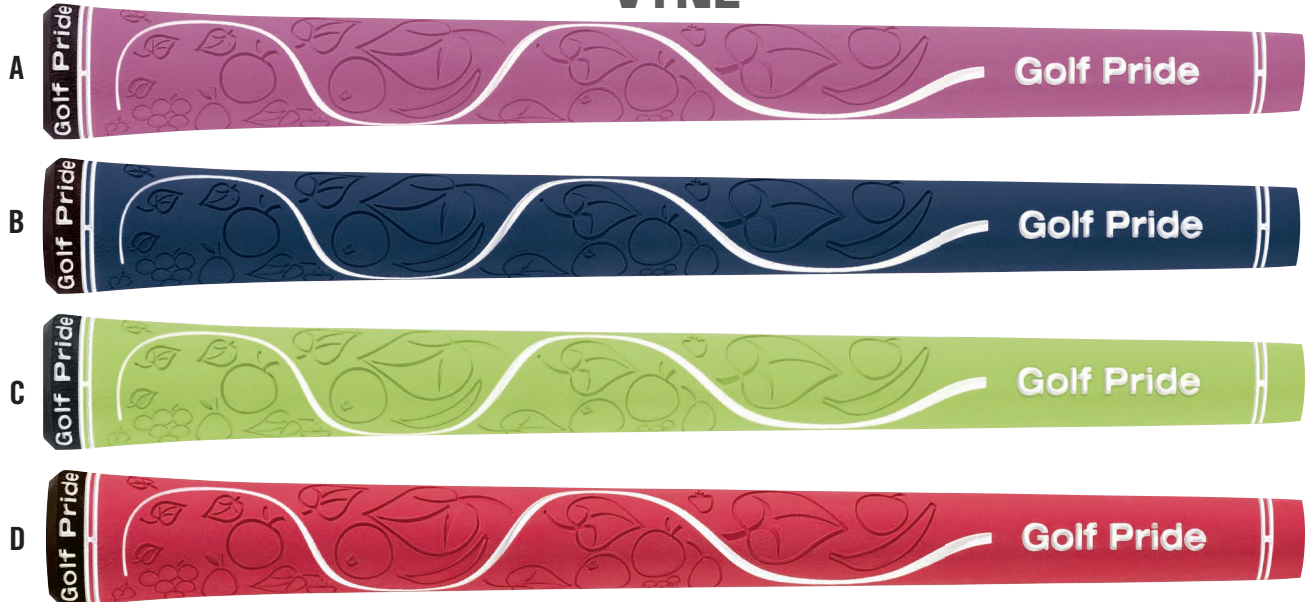

## Player's Sofftie

Code	Color	Size	Core	Description	Weight	1-49	50-149	150+
90349	Black/Burnt Orange	Standard	.600 (Rnd)	Rubber Seamless	53.5g	\$3.75	\$3.65	\$3.55
90350	Black/Burnt Orange	Midsize	.600 (Rnd)	Rubber Seamless	65g	\$4.55	\$4.40	\$4.25

## VYNE

	Code	Color	Size	Core	Description	Weight	1-49	50-149	150+
A	90319	Purple/White Logo	Standard	.580 (Rnd)	Rubber (Grape)	51.5g	\$3.50	\$3.40	\$3.30
B	90318	Blue/White Logo	Standard	.580 (Rnd)	Rubber (Blueberry)	51.5g	\$3.50	\$3.40	\$3.30
C	90317	Green/White Logo	Standard	.580 (Rnd)	Rubber (Apple)	51.5g	\$3.50	\$3.40	\$3.30
D	90320	Red/White Logo	Standard	.580 (Rnd)	Rubber (Strawberry)	51.5g	\$3.50	\$3.40	\$3.30

## VRAD Putter Grips

	Code	Color	Size	Core	Description	Weight	1-49	50-149	150+
A	90357	Red/White/Blue	Standard	.580 (Rnd)	Advanced Composite Rubber	81g	\$7.75	\$7.35	\$7.25
B	90358	Black/Red/White	Standard	.580 (Rnd)	Advanced Composite Rubber	81g	\$7.75	\$7.35	\$7.25
C	90359	Blue/Red/White	Standard	.580 (Rnd)	Advanced Composite Rubber	81g	\$7.75	\$7.35	\$7.25